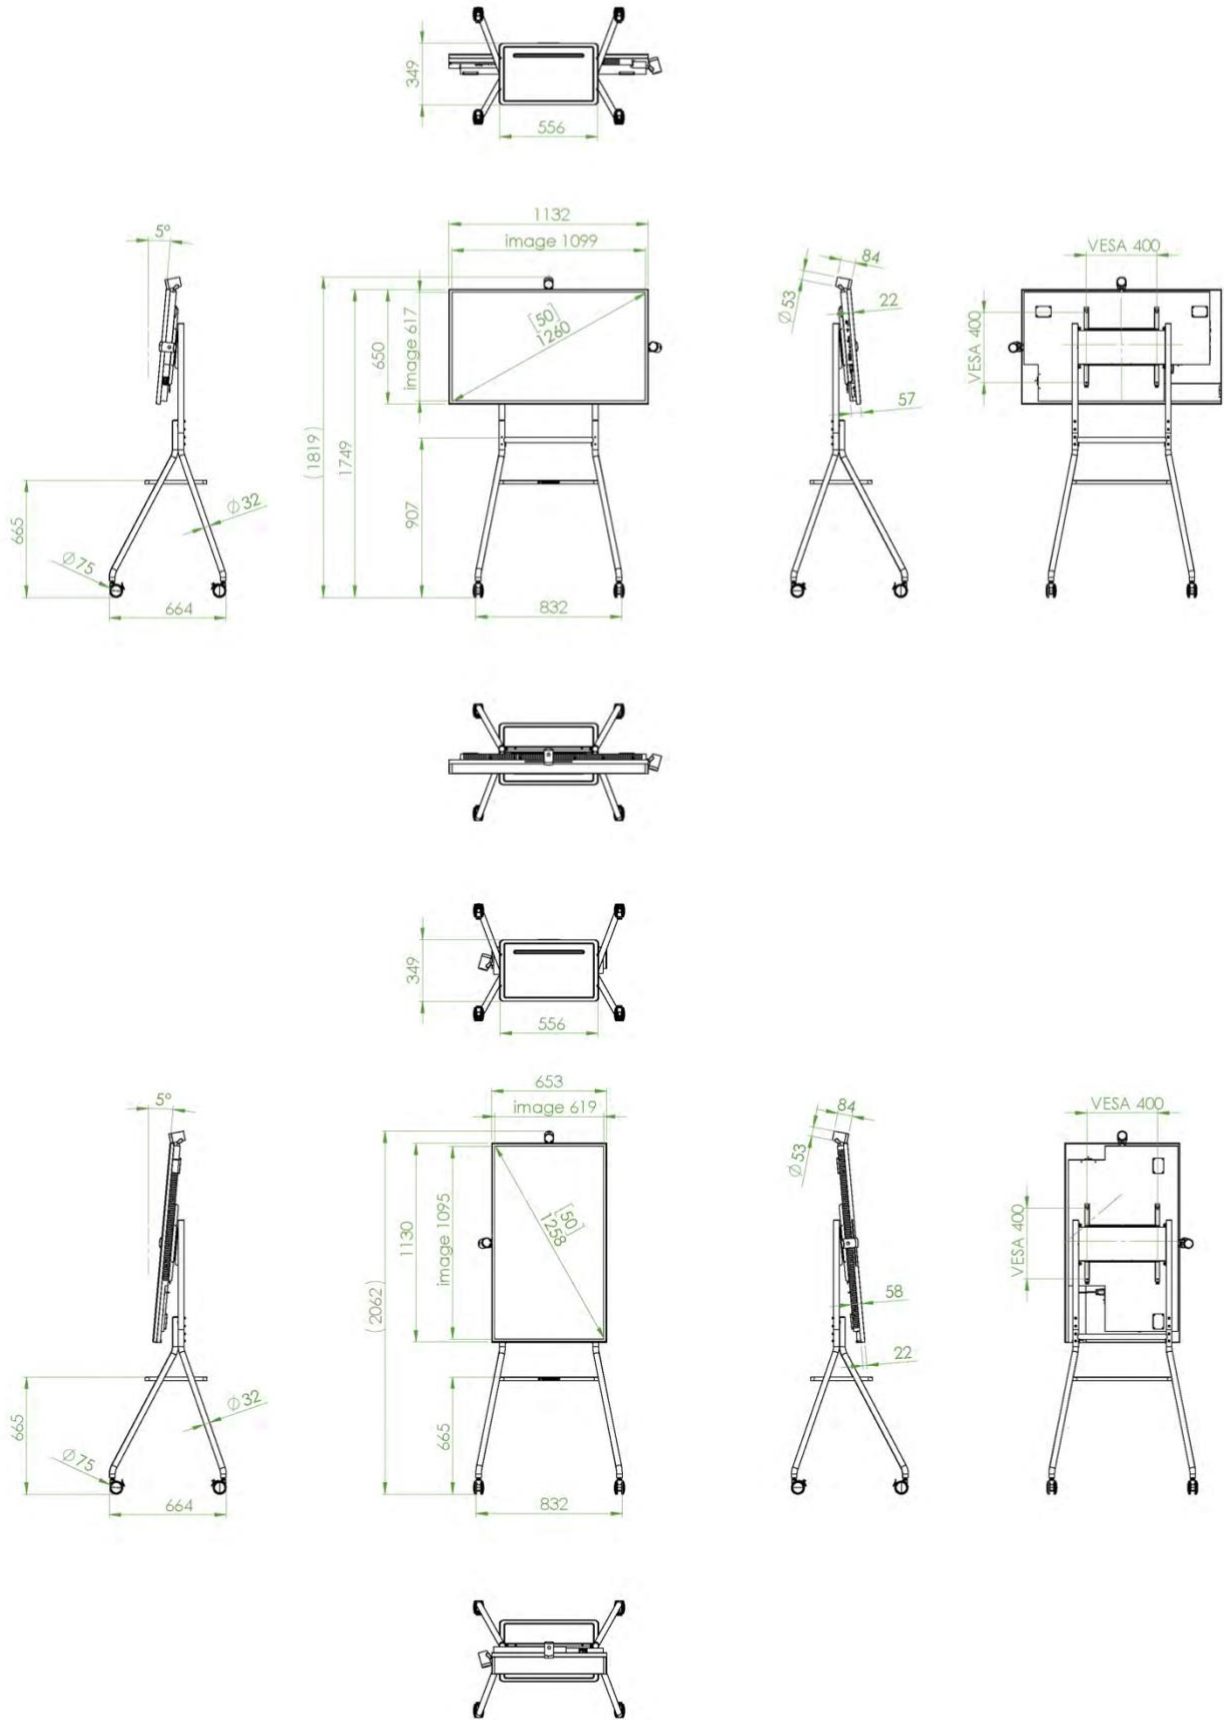

TECHNICAL DRAWINGS (i3SIXTY 3 50")

TECHNICAL DRAWINGS (i3SIXTY 3 65")

Model Name: i3SIXTY 65 ISO - mm

Like to know more ?

Get in touch

i3-TECHNOLOGIES HQ
Kleine Schaluinweg 7
3290 DIEST
Belgium

TEL: + 32 56 313 415
MAIL: info@i3-technologies.com