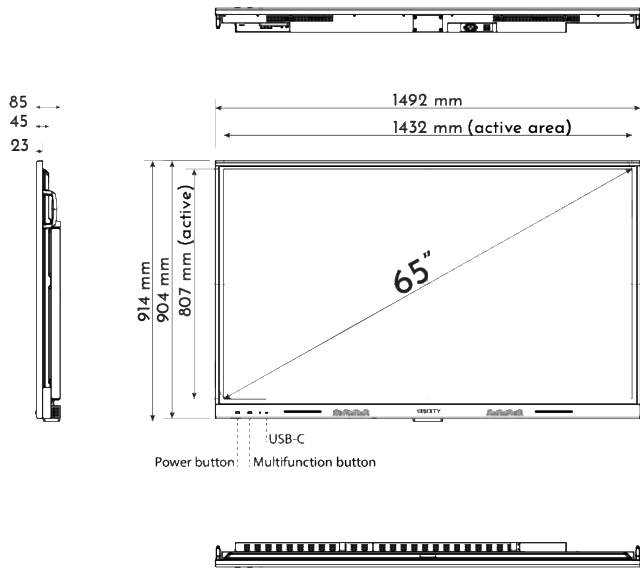

Display Technology	Liquid Crystal Display (LCD)	
Backlight technology	Direct-LED backlight	
Panel size	50"	65"
Display aspect ratio	16:9	
Native resolution	3840 x 2160 Pixels - 4K Ultra High Definition	
Brightness (typical)	450 cd/m ²	
Contrast ratio (typical)	4000:1	
Viewing angle	178° / 178°	
Color depth	1.07 billion colors (10 bit)	
Response time (typical)	8 ms	
Refresh rate	60 Hz (@ UHD)	
Surface	Tempered glass, anti-reflection	
Supported orientation	Landscape & Portrait	
Life time	50.000 hours 16/7	

PHYSICAL PROPERTIES

VESA Mounting Pattern	400 x 400	
Net weight	TBD	
Packaged weight	TBD	
Dimensions	113,4 x 5,5 x 65,4 cm	TBD
Packaging dimensions	TBD	

ELECTRICAL PROPERTIES

Input Power	100V ~240V, 50/60 Hz
Power Consumption	TBD

TECHNICAL DRAWINGS (i3SIXTY 3 50")

TECHNICAL DRAWINGS (i3SIXTY 3 65")

Model Name: i3SIXTY 65 ISO - mm

Like to know more ?

Get in touch

i3-TECHNOLOGIES HQ
Kleine Schaluinweg 7
3290 DIEST
Belgium

TEL: + 32 56 313 415
MAIL: info@i3-technologies.com