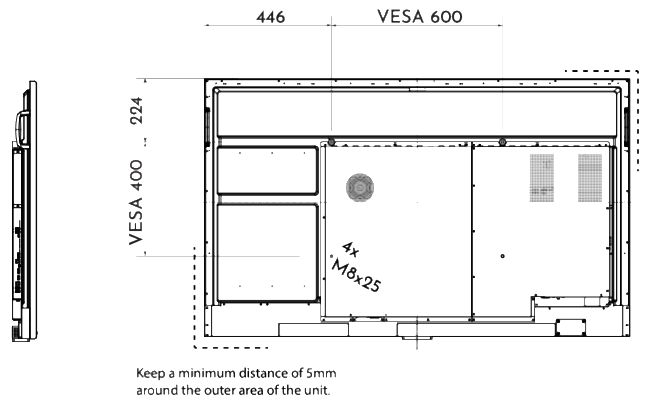

PHYSICAL PROPERTIES

VESA Mounting Pattern	400 x 400	
Net weight	TBD	
Packaged weight	TBD	
Dimensions	113,4 x 5,5 x 65,4 cm	TBD
Packaging dimensions	TBD	

ELECTRICAL PROPERTIES

Input Power	100V ~240V, 50/60 Hz
Power Consumption	TBD

TECHNICAL DRAWINGS (i3SIXTY 3 50")

TECHNICAL DRAWINGS (i3SIXTY 3 65")

Model Name: i3SIXTY 65 ISO - mm

Like to know more ?

Get in touch

i3-TECHNOLOGIES HQ
Kleine Schaluinweg 7
3290 DIEST
Belgium

TEL: + 32 56 313 415
MAIL: info@i3-technologies.com