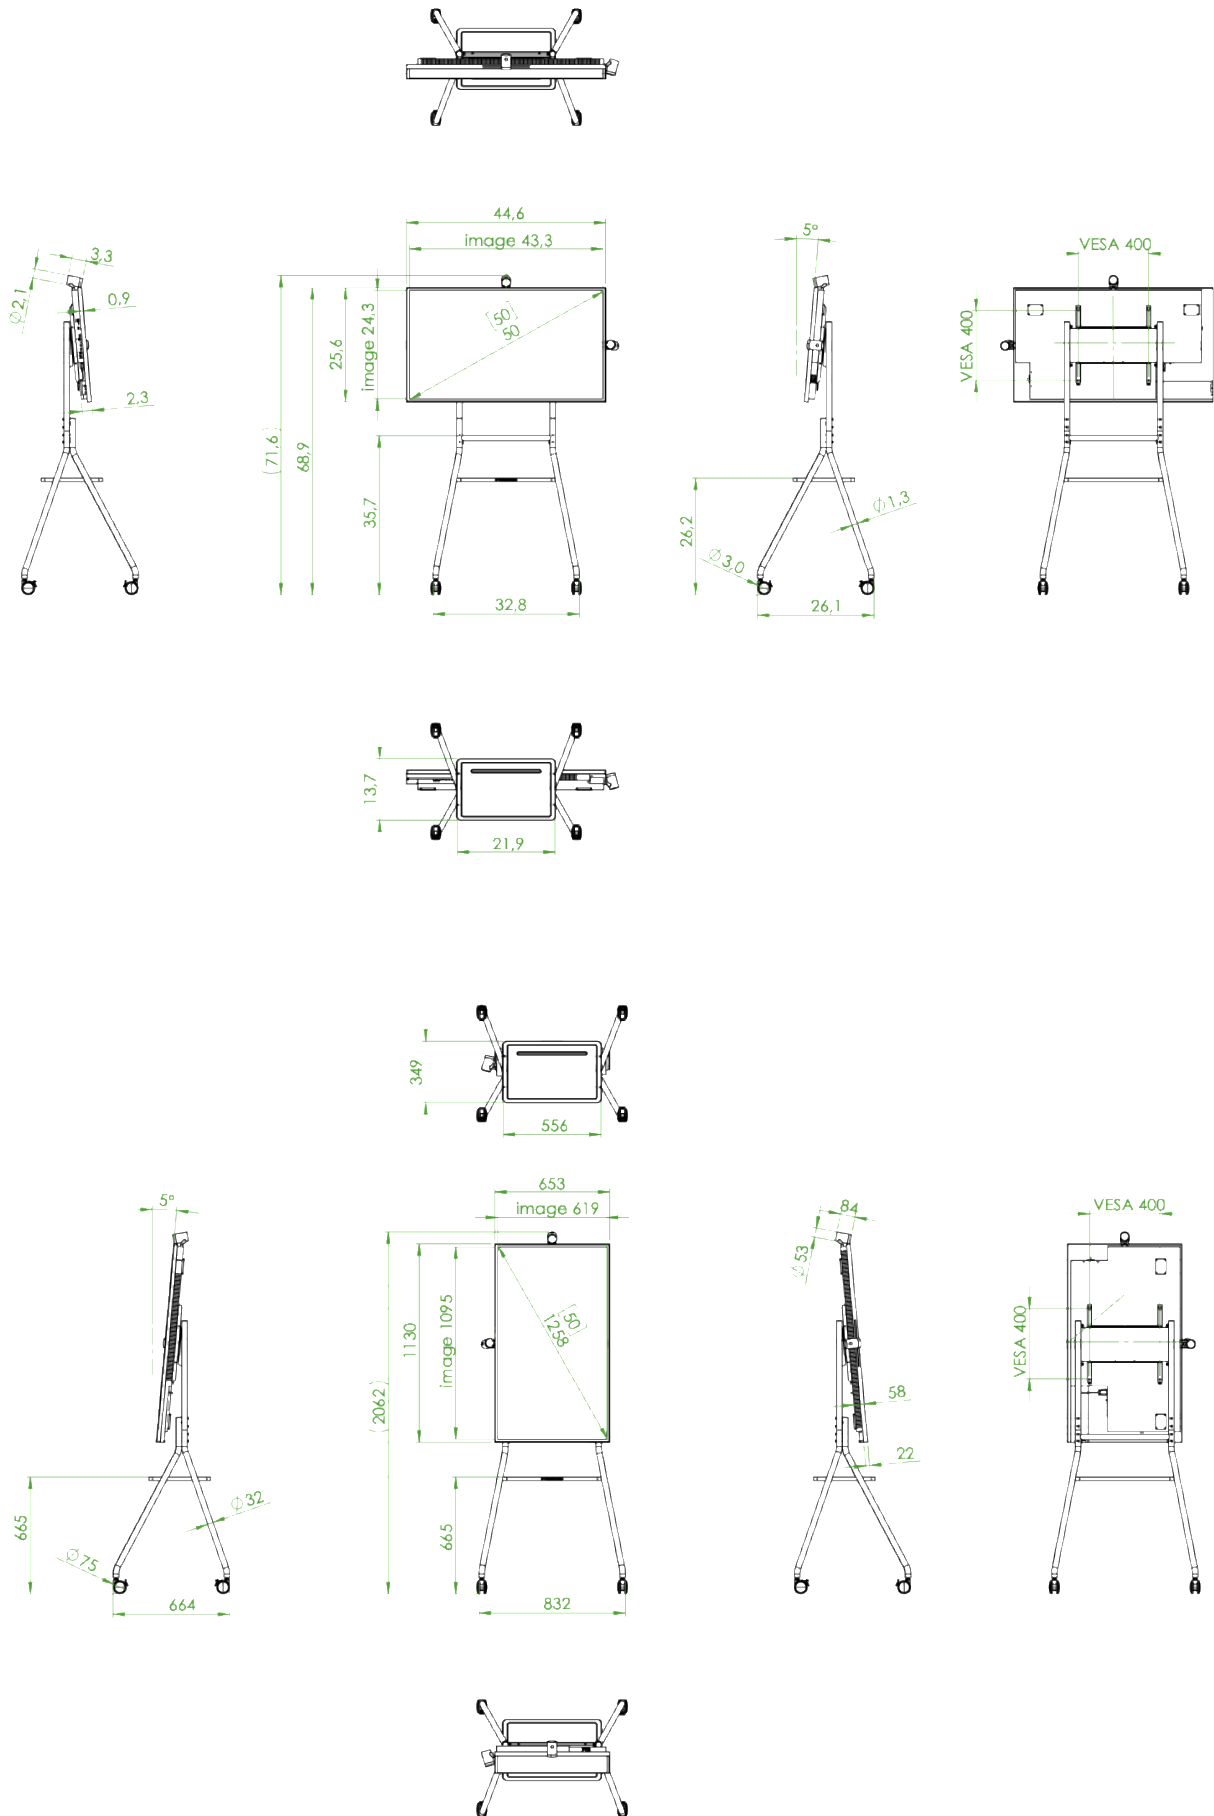

# TECHNICAL DRAWINGS ( i3SIXTY 3 50" )