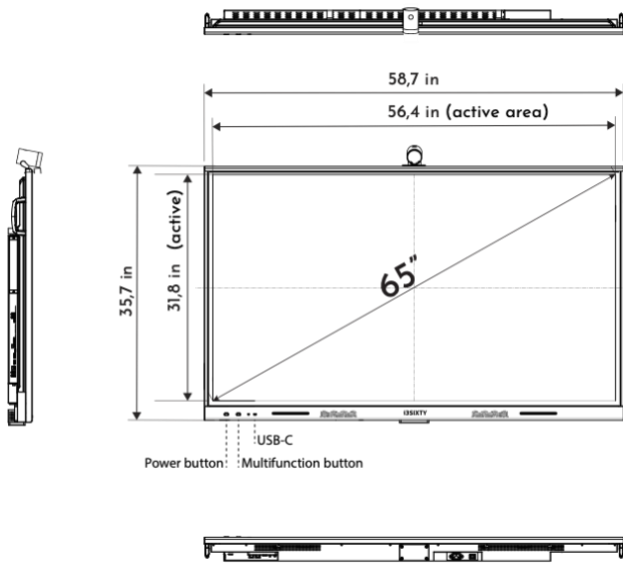

## PHYSICAL PROPERTIES

<b>VESA Mounting Pattern</b>	400 x 400	
<b>Net weight</b>	TBD	
<b>Packaged weight</b>	TBD	
<b>Dimensions</b>	113,4 x 5,5 x 65,4 cm	TBD
<b>Packaging dimensions</b>	TBD	

# TECHNICAL DRAWINGS ( i3SIXTY 3 50" )

# TECHNICAL DRAWINGS ( i3SIXTY 3 65" )

Keep a minimum distance of 5mm around the outer area of the unit.

Model Name: i3SIXTY 65 ANSI-in