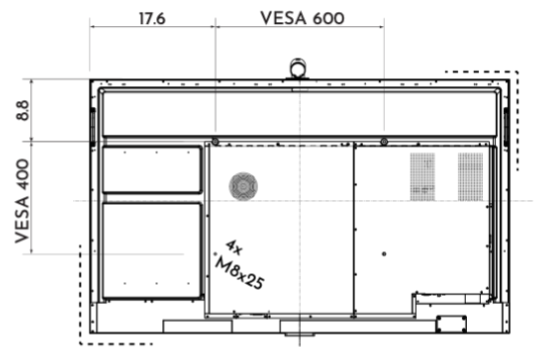

TECHNICAL DRAWINGS (i3SIXTY 3 65")

Keep a minimum distance of 5mm around the outer area of the unit.

Model Name: i3SIXTY 65 ANSI-in