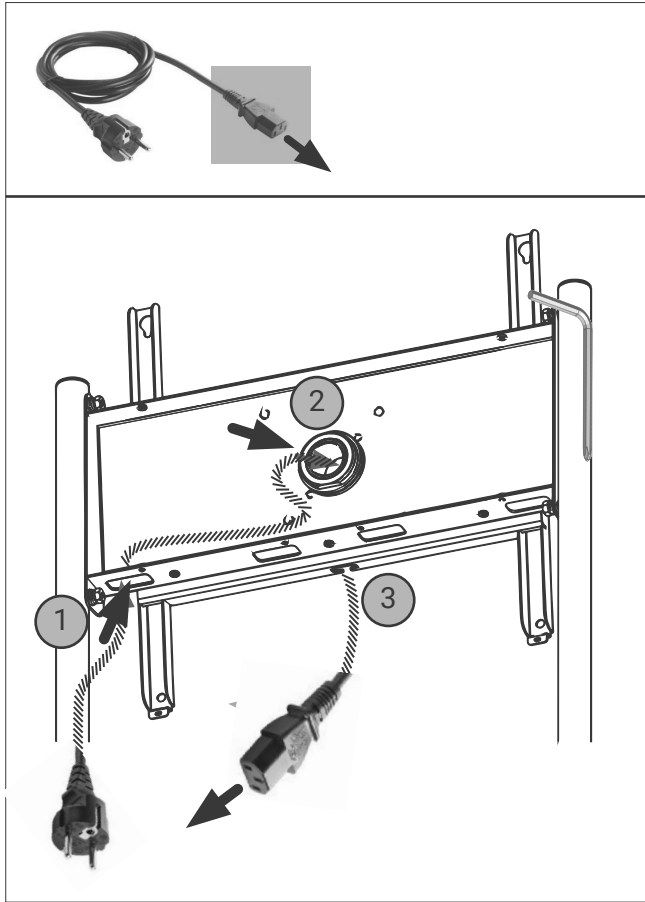

i3SIXTY 3

15