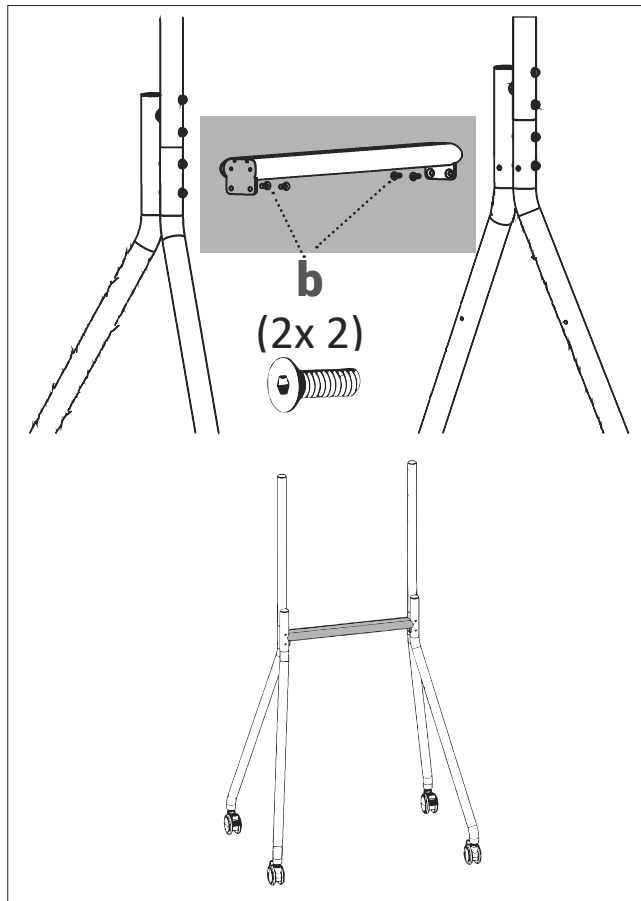

i3SIXTY 3

11