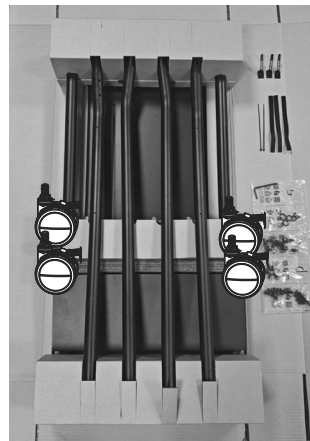

c

3x
M4x6

d

4x
M8x25

e

4x
M6x14

d

4x
ø12

e

Content of packaging:

- 1x right leg, rear, base
- 1x right leg, rear, top
- 1x right leg, front
- 1x left leg, rear, base
- 1x left leg, rear, top
- 1x left leg, front
- 1x tray
- 1x crossbar
- 4x castors
- 3x cable clamps (plastic)
- 2x wire straps
- 3x cable bands (Velcro)
- 1x hardware bag
- 1x this instruction manual