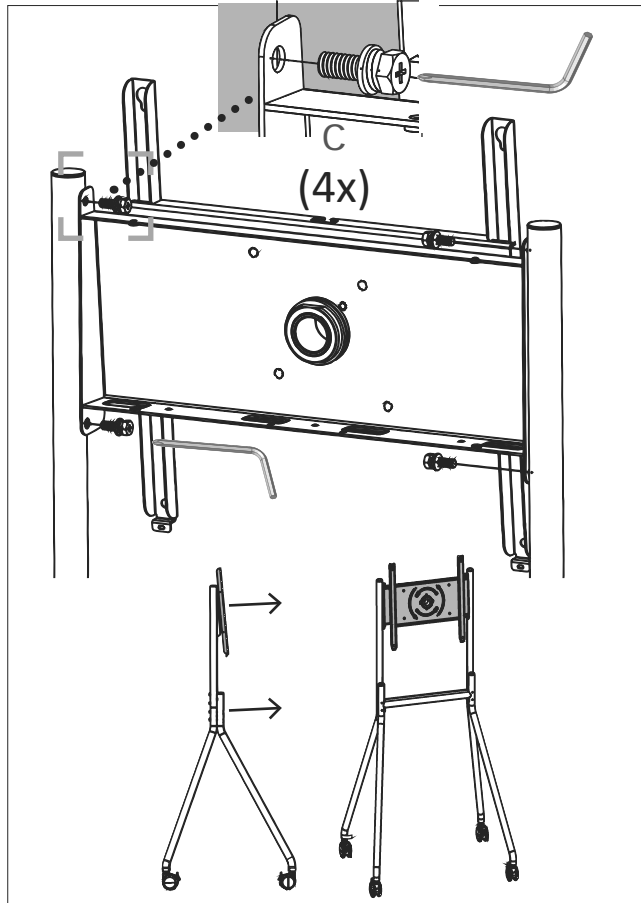

i3SIXTY 3

13