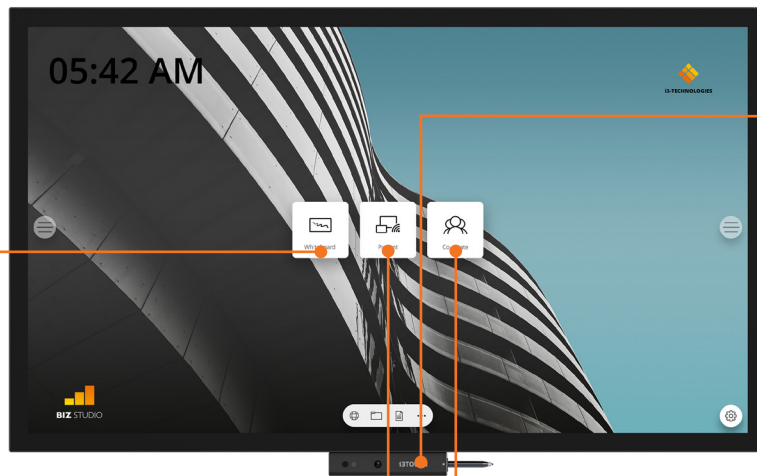

## Add flexibility with a rotatable wall mount

Thanks to the gyroscope sensor and adaptive user interface you can mount the i3TOUCH PXr on a rotatable wall mount allowing you to adapt your workflow on the fly to all circumstances.

## Work in your familiar Windows environment

Thanks to the integrated OPS PC slot you can combine the i3TOUCH PXr with a Windows PC and benefit from the unique combination of a Windows environment on a rotatable display.

### One cable connection

The i3TOUCH PXr is a future-proof solution that allows the latest devices with a USB-C connection to be connected to the screen with one cable for image, power, touch and audio.

### Intuitive interface

With the intuitive side menu, you can navigate directly to whiteboarding, presenting and other apps without having to go to the main menu.

**PRODUCT INFORMATION**
**55"**
**65"**