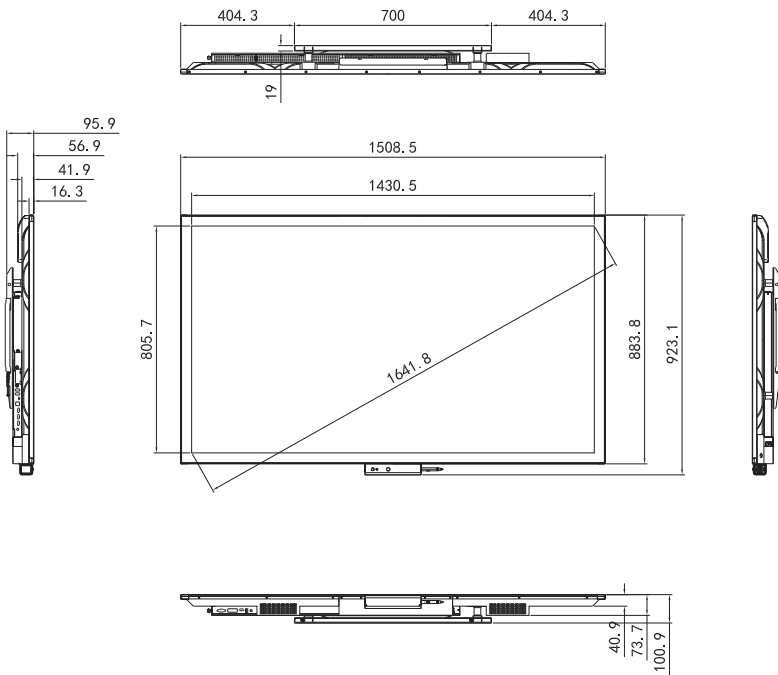

Operating temperature	0° C to 40° C	
Operating humidity	10% to 90% RH non-condensing	
Storage temperature	-20° C to 40° C	
Storage humidity	10% to 90% RH non-condensing	

**PHYSICAL PROPERTIES**

Product dimensions	1310 x 789 x 75 mm	1536 x 923 x 84 mm
Packaging Size (L x H x W)	1387 x 893 x 217 mm	1695 x 1053 x 223 mm
Mounting Pattern	Vesa 400 x 400 mm	Vesa 400 x 600 mm
Weight Net (lb/kg)	29,5 kg	40 kg
Weight Gross (lb/kg)	39 kg	49 kg
Color	Black front bezel, black back cabinet	

**REGULATORY INFORMATION**

Product Type Approval	CE, FCC
-----------------------	---------

55"

65"