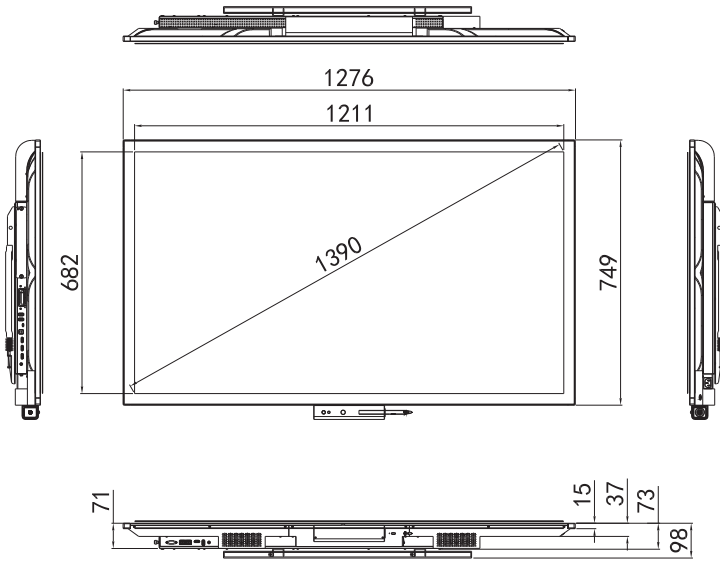

Operating temperature	0° C to 40° C	
Operating humidity	10% to 90% RH non-condensing	
Storage temperature	-20° C to 40° C	
Storage humidity	10% to 90% RH non-condensing	

**PHYSICAL PROPERTIES**

Product dimensions	1310 x 789 x 75 mm	1536 x 923 x 84 mm
Packaging Size (L x H x W)	1387 x 893 x 217 mm	1695 x 1053 x 223 mm
Mounting Pattern	Vesa 400 x 400 mm	Vesa 400 x 600 mm
Weight Net (lb/kg)	29,5 kg	40 kg
Weight Gross (lb/kg)	39 kg	49 kg
Color	Black front bezel, black back cabinet	

**REGULATORY INFORMATION**

Product Type Approval	CE, FCC
-----------------------	---------

55"

65"