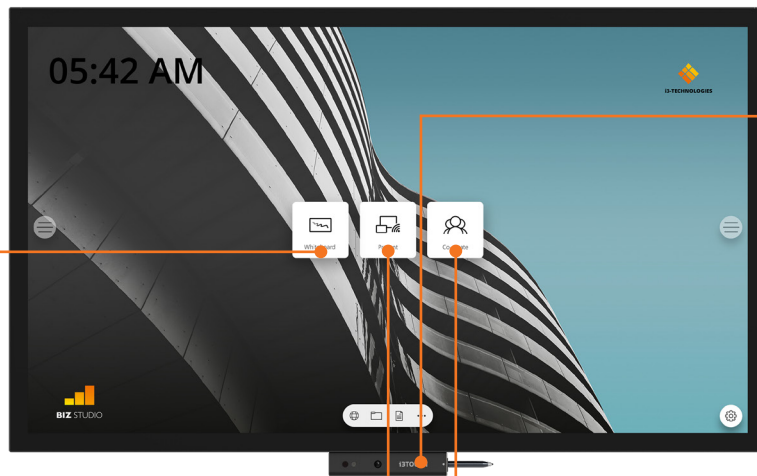

i3TOUCH PXr Truly versatile.

Add flexibility with a rotatable wall mount

Thanks to the gyroscope sensor and adaptive user interface you can mount the i3TOUCH PXr on a rotatable wall mount allowing you to adapt your workflow on the fly to all circumstances.

Work in your familiar Windows environment

Thanks to the integrated OPS PC slot you can combine the i3TOUCH PXr with a Windows PC and benefit from the unique combination of a Windows environment on a rotatable display.

One cable connection

The i3TOUCH PXr is a future-proof solution that allows the latest devices with a USB-C connection to be connected to the screen with one cable for image, power, touch and audio.

Energy efficient

Impress with strong craftsmanship

The ultra-slim bezel and aluminium accents along with the sturdy craftsmanship create a pleasing high-end aesthetic.

Intuitive interface

With the intuitive side menu, you can navigate directly to whiteboarding, presenting and other apps without having to go to the main menu.