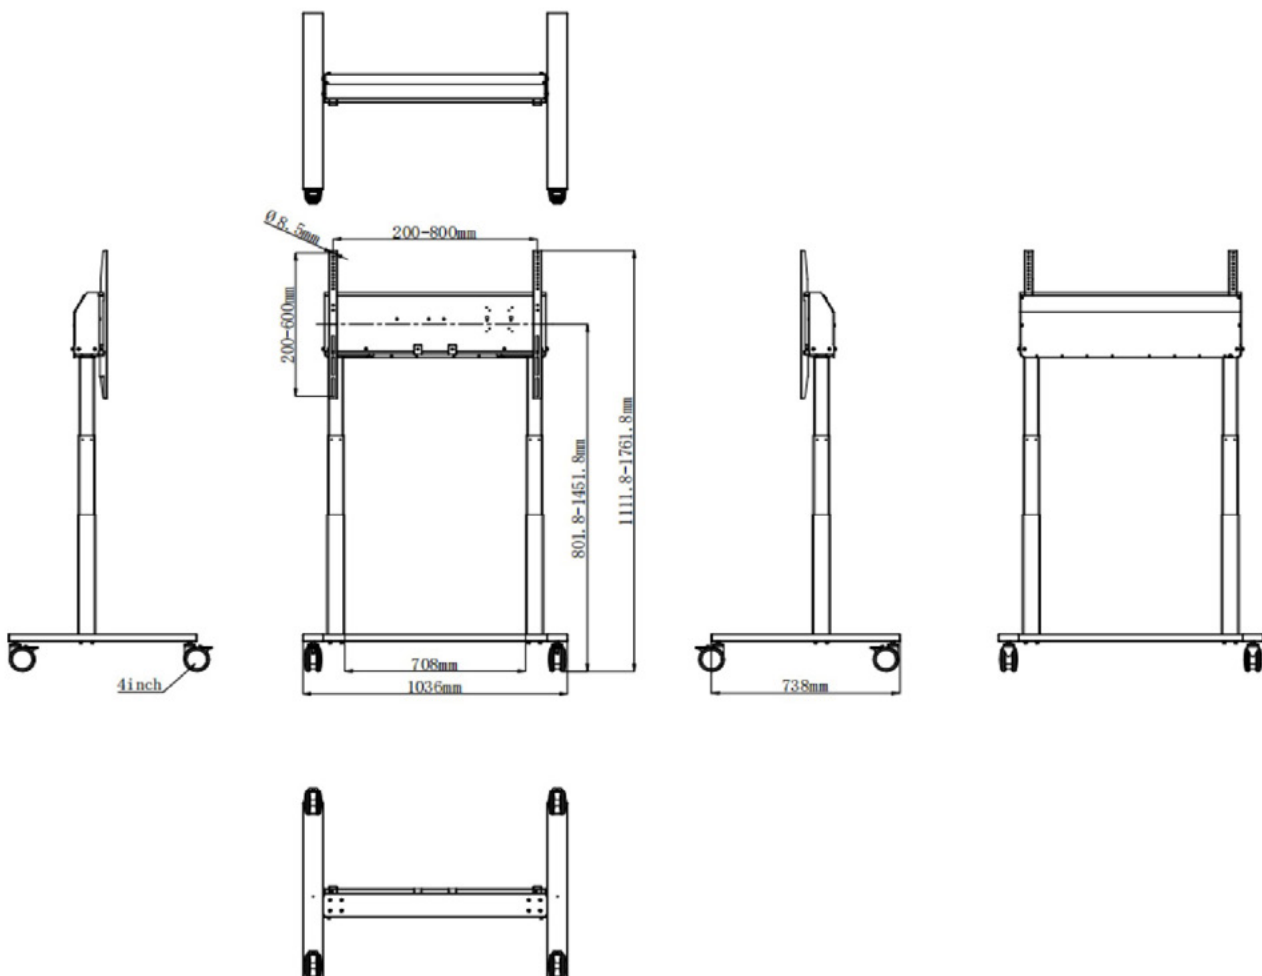

## DETAILS

SKU	10010536
Lifting Speed	35 mm/s
Maximum Load	100 kg
Stroke	650 mm
VESA	800x 600 mm
Screen size	55-86 inch
Caster Dimension	4 inch
Color	Black
Control Mode	Controller/APK
Anti collision	✓
Overall Dimension	1,036x 738x (1,111.8-1,761.8) mm
Package Dimension	1,124x 814x 189 mm
Net Weight	34.7 Kg
Gross Weight	39.7 Kg

### DIMENSIONS