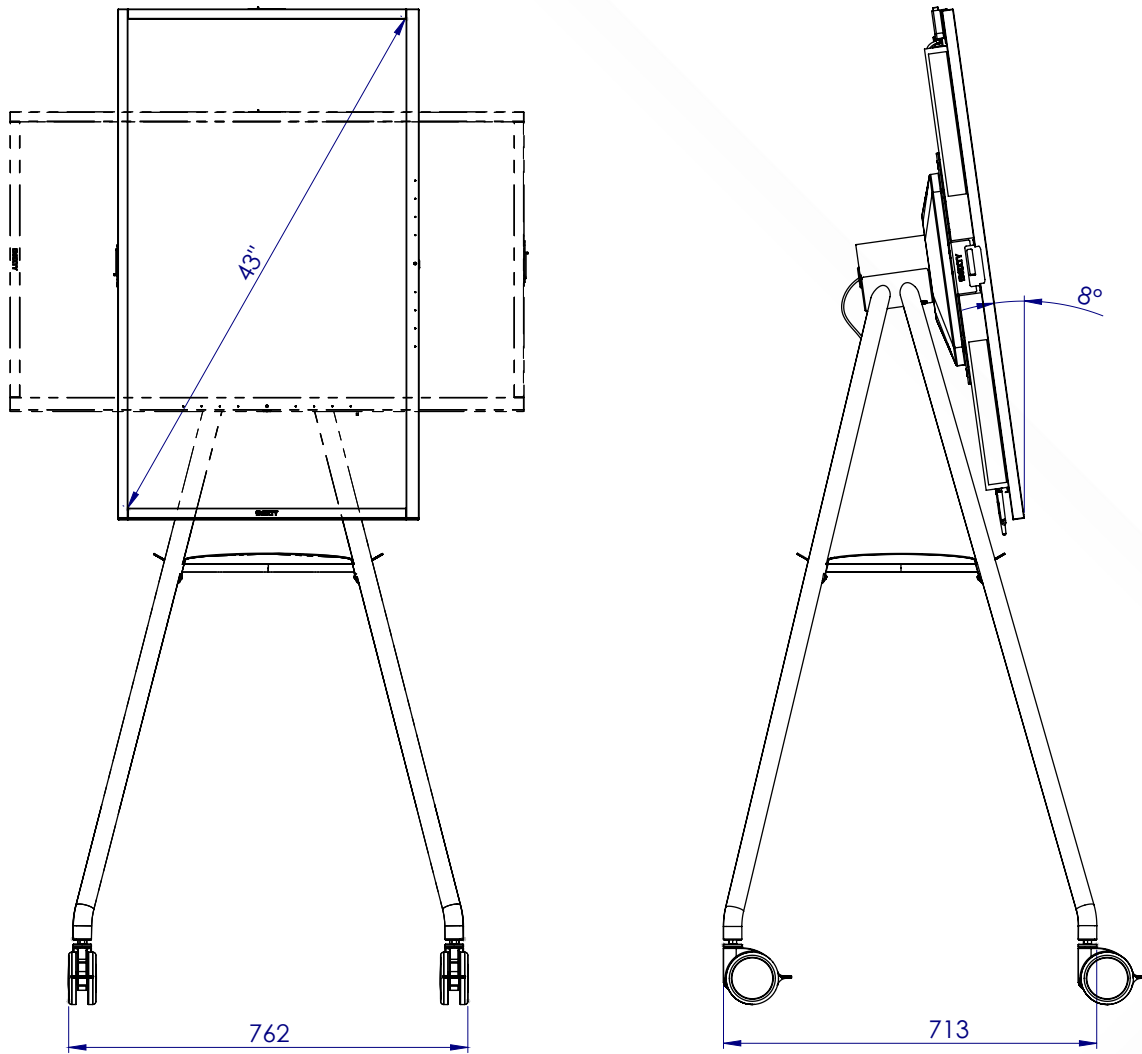

i3SIXTY 2

Technical Drawings