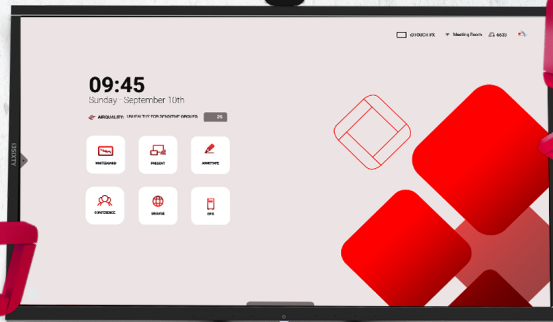

i3SIXTY 2

A new spin on the digital flipchart.

Minimize clutter and maximize collaboration, whether you are in breakout groups or in a small space, roll the i3SIXTY where and when you need it.

Powered by
Android 11

i3SIXTY 2

Discover the features

Optional
4K Camera

43"
Screen

Mobile
Stand

The new, mightier i3SIXTY 2.

The i3SIXTY 2 empowers small groups to achieve big results, offering a 90-degree screen rotation, ultra-precise writing experience, and the complete i3STUDIO software suite - whiteboarding, annotation, wireless presenting, and video conferencing all running on Android 11. Work in the cloud with ease and manage the i3SIXTY 2 remotely with i3RDM (Remote Display Management). The i3SIXTY 2 uses In-Cell capacitive touch technology, giving you premium clarity and an ultra-responsive writing experience. No extra layers allow you to touch the LCD directly. The same touch you know and love from your mobile device is now available for your digital flipchart.

Turn any area into a collaborative workspace with the wheeled, mobile stand.

Wireless casting

Mirror the screen of your display to your other devices and give more people the chance to follow your presentation.