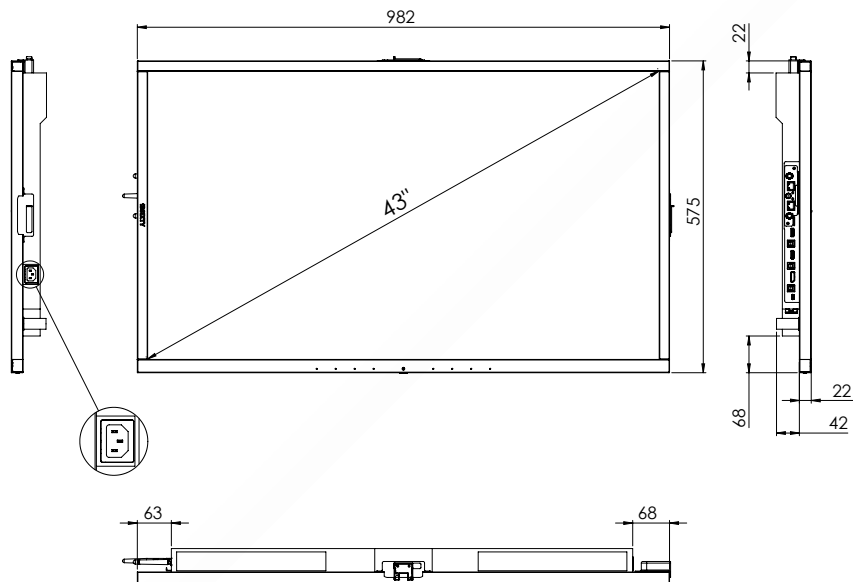

i3SIXTY 2

Technical Drawings