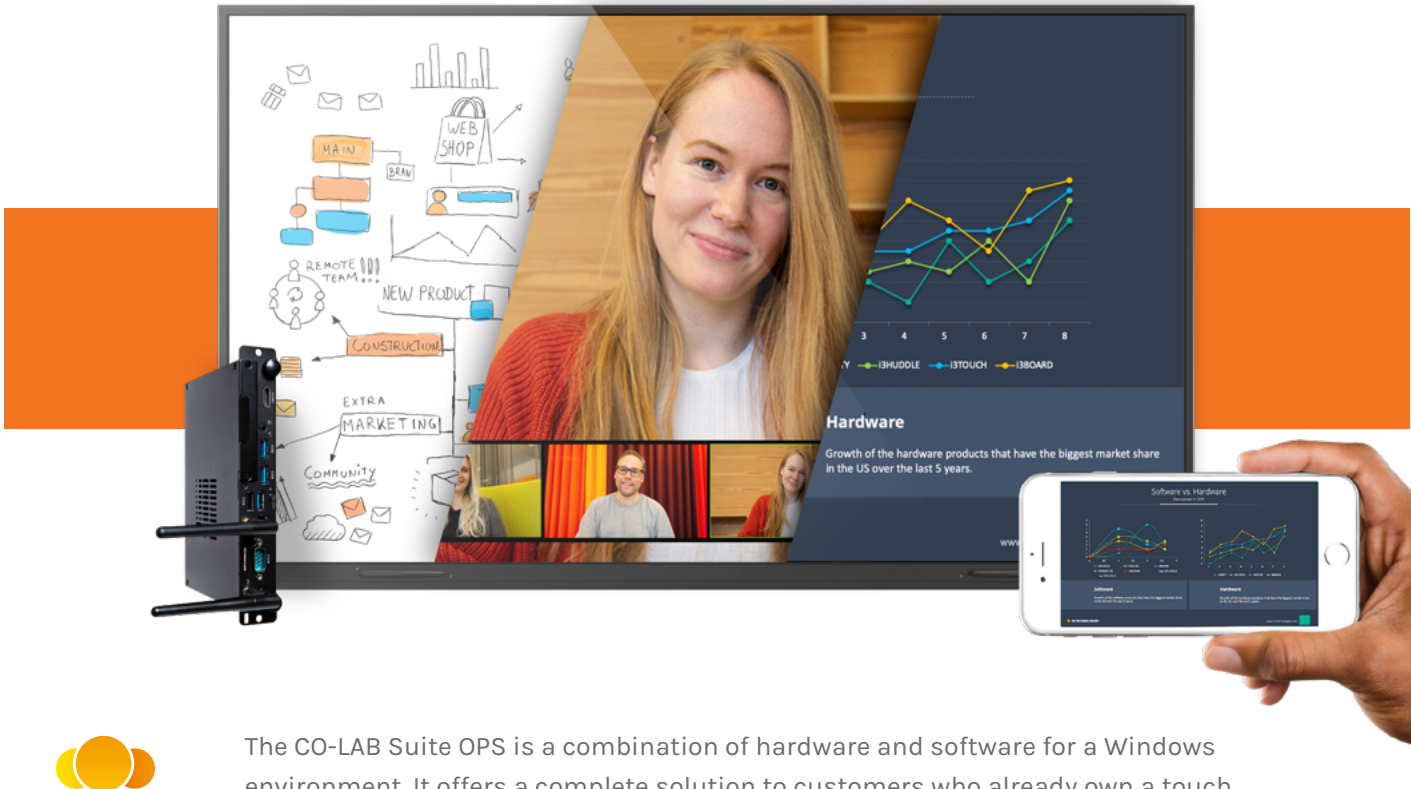

# Where teams Collaborate.

The CO-LAB Suite OPS is a combination of hardware and software for a Windows environment. It offers a complete solution to customers who already own a touch display but want to benefit from i3's software to create the ultimate collaborative experience on their existing hardware.

**Included:** Co-Lab suite user interface with configurable Conferencing, Whiteboard, Present and Co-Create button, Annotate software, floating home button and other widgets.